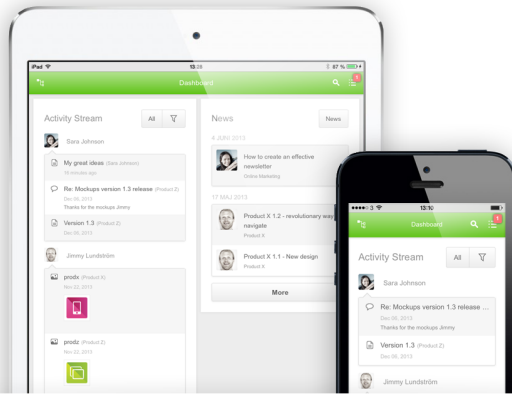

# Refined Mobile for Confluence

The RefinedWiki Mobile Interface is a web-based interface which works on most smart phones.

To try a live version point your mobile browser to: [docs.refinedwiki.com/m](https://docs.refinedwiki.com/m)

## Resources

[Installing Refined Mobile for Confluence Server](#)

[Get Started](#)

[Documentation](#)

[Mobile macro rendering](#)

[Requirements](#)

[Upgrade guide](#)

[Release notes](#)

[Downloads](#)

[Refined Mobile Interface Questions](#)